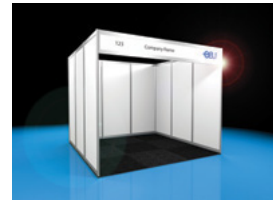

Shell-scheme Package Order Form EAU22

Included in the shell-scheme package:

- White shell-scheme walls 100 x 250 cm (wide x height)
 - Fascia with namesign (Fascia text font: Arial. Fascia text color: Black.)
 - Carpet tiles 100x100 cm
 - 3 way spot on rail per 9 m2
 - 2 way socket 2,3 KW, 1 per stand of 9 m2 (3x3m) incl. electrical consumption
- Price per m2 = EUR 62,00 (excl. VAT if applicable)

Choose stand type:

Peninsula

Corner

Row

Choose stand size:

Custom width in meters

Custom depth in meters

Choose carpet color: